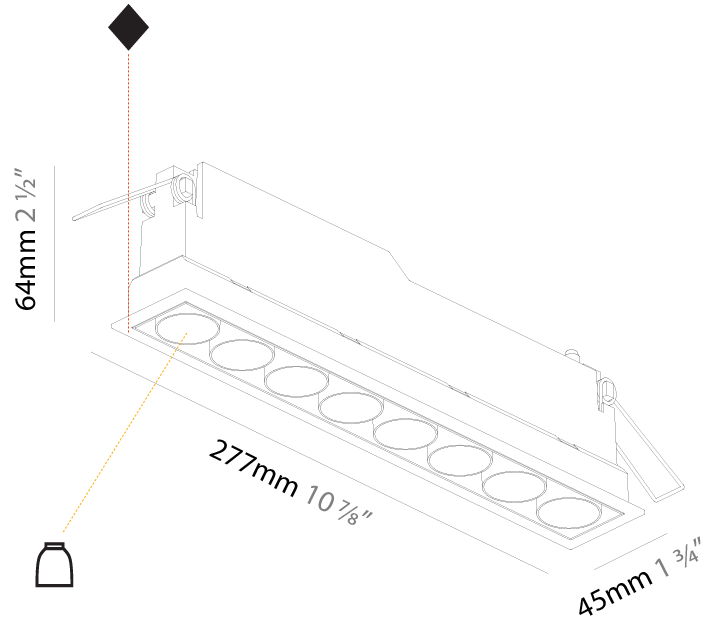

PHYSICAL

Shape: Rectangle
Length (mm): 277
Length (in): 10 7/8
Width (mm): 45
Width (in): 1 3/4
Height (mm): 64
Height (in): 2 1/2
Ceiling Thickness (mm): 10 / 12.5 / 15 / 25 / 30
Ceiling Thickness (in): 3/8 or 1/2 or 9/16 or 1 or 1 3/16
Min. Recessing Depth (mm): 100
Min. Recessing Depth (in): 3 15/16
Light Distribution: Downlight
Weight (kg): 0.518
Weight (lbs): 1.14
Fixture Finish: SSR / BKV / CWI / CRY / HAB / UFT / ITA / RUA / FTG / MYG / LOD / PUS / FRO / FUP / KIA / POP / BLS / SPG / MEY / GOH / GUM / CHC / COM / ABZ / JAG / OBR / MOS / ROR
Holder Finish: WHI / BLK
Fixture Material: Aluminum Die Cast
Cut-out Measurements: 270mm / 10 5/8" x 38mm / 1 1/2"

ELECTRICAL

Lamp Type: LED (Zhaga Standard)
Input Wattage (W): 27
Total Output Wattage (W): 25.9
Dimming: Tri-Mode (Non-Dimming and Phase Dimming (120Vac only) and 0-10V Dimming)
Driver Included: No
Driver Location: Remote
Driver Type: Constant Current - Universal
Driver Class: Class 2
Input Voltage (V): 120 - 277
Constant Current (MA): 1050

LED

Number of LEDs: 8
Color Temperature (°K): 2700 / 3000 / 3500 / 4000
Max. Delivered Lumen (lm): MAX 1561 / 1685 / 1721 / 1756
Nominal Lumen (lm): 1760 / 1900 / 1940 / 1980
CRI: >90 CRI
Lamp Life (hrs): 50000

OPTICAL

Reflector: 8 / 14 / 34

RATINGS AND CERTIFICATIONS

Certified By: CSA Certified to UL and CSA Standards
IP rating: IP20

100mm
3 15/16"

5 - 30 mm
3/16" - 1 3/16"

270mm x 38mm
10 5/8" x 1 1/2"