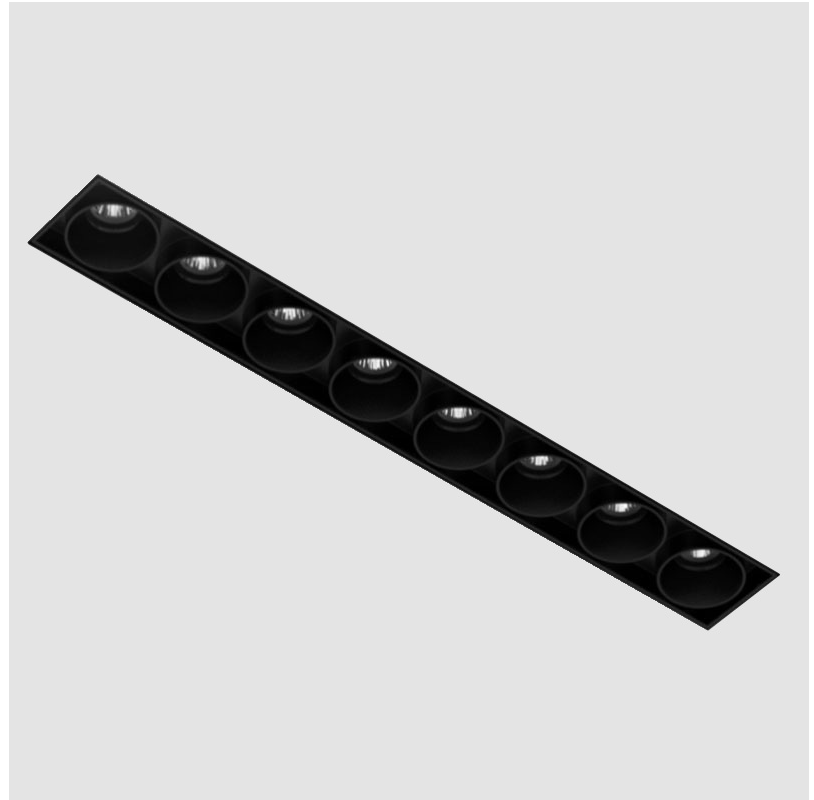

GENERAL

Series: Magiq
Subseries: Magiq 8 Cell
Brand: Prolicht
Division: Architectural
Mounting Type: Trimless
Mounting Location: Ceiling
Subcategory: Downlight

PHYSICAL

Shape: Rectangle
Length (mm): 267
Length (in): 10 1/2
Width (mm): 35
Width (in): 1 3/8
Height (mm): 64
Height (in): 2 1/2
Ceiling Thickness (mm): 12.5
Ceiling Thickness (in): 1/2
Min. Recessing Depth (mm): 100
Min. Recessing Depth (in): 3 15/16
Weight (kg): 0.737
Weight (lbs): 1.61
Fixture Finish: BLK / WHI
Fixture Material: Aluminum Die Cast
Cut-out Measurements: 272mm / 10 11/16" x 42mm / 1 5/8"
Upon Request: Unique Ceiling Thickness

ELECTRICAL

Lamp Type: LED (Zhaga Standard)
Input Wattage (W): 30.2
Total Output Wattage (W): 25.9
Dimming: Tri-Mode (Non-Dimming and Phase Dimming (120Vac only) and 0-10V Dimming)
Driver Included: No
Driver Location: Remote
Driver Type: Constant Current - Universal
Driver Class: Class 2
Input Voltage (V): 120 - 277
Constant Current (MA): 1050

LED

Number of LEDs: 8
Color Temperature (°K): 2700 / 3000 / 3500 / 4000
Max. Delivered Lumen (lm): 1560 / 1700 / 1725 / 1760
CRI: >90 CRI
Lamp Life (hrs): 50000
Upon Request: Special Color Temperature

OPTICAL

Reflector: 8 / 14 / 34
Upon Request: Special Beam Angles

RATINGS AND CERTIFICATIONS

Certified By: CSA Certified to UL and CSA Standards
IP rating: IP20